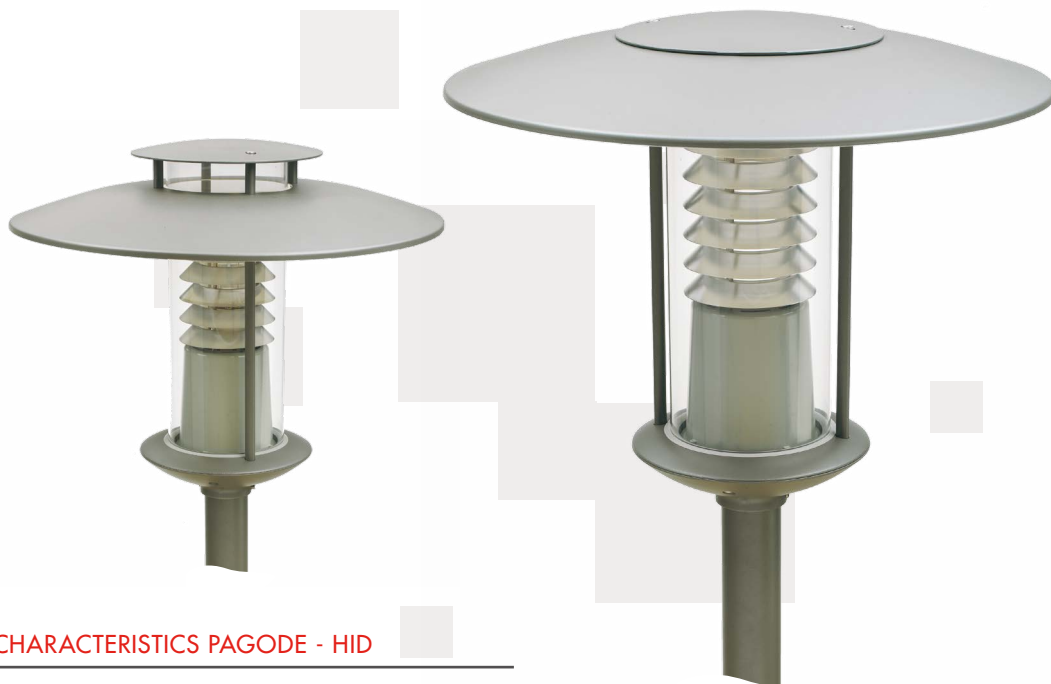

PAGODE

H I D

86%
RECYCLABLE

CHARACTERISTICS PAGODE - HID

PRODUCT ADVANTAGES

- MOUNTING AS FROM 4M
- INTEGRATED D60 TOP MOUNTING
- CHOICE BETWEEN 2 CANOPIES: FLAT OR CURVED
- CHOICE BETWEEN 2 POSITIONS: TOP OR BASE
- ACCEPTS HPS-MH-CPO LAMPS
- HEAT LACQUERED POWDER COATED FINISH
- REPLACEABLE GEAR
- ENERGY SAVING: SMART LUM P. 269