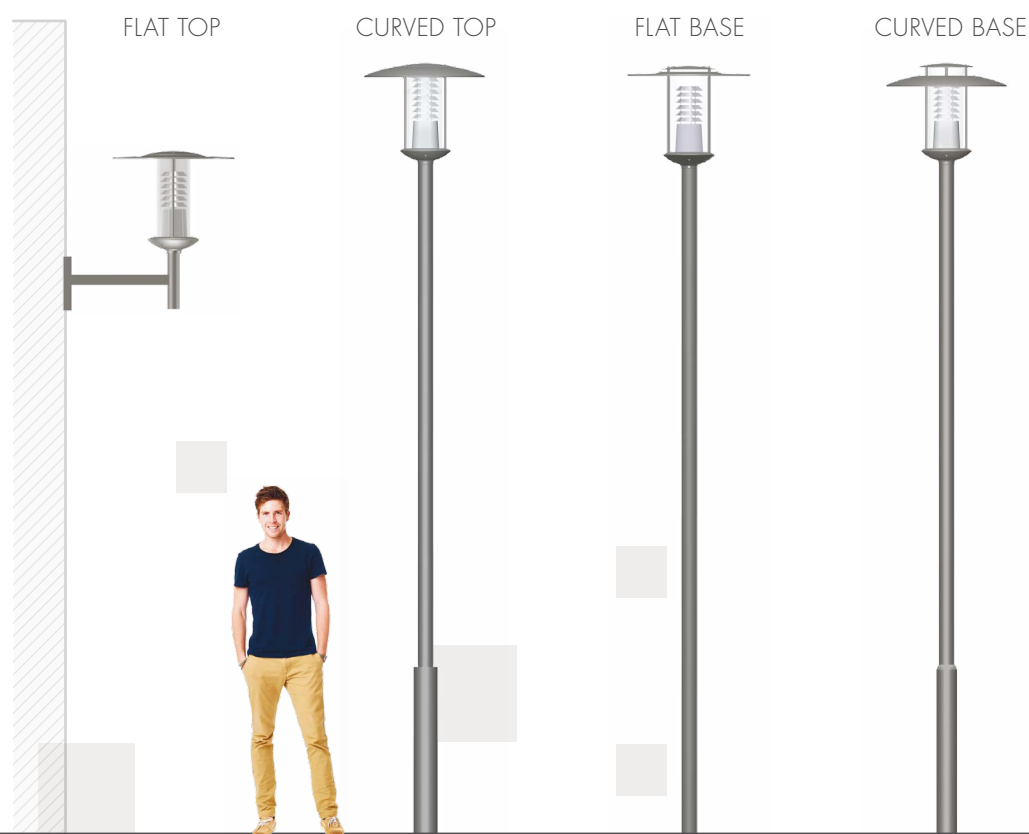

PAGODE

H I D

86%
RECYCLABLE

CHARACTERISTICS PAGODE - HID

PRODUCT ADVANTAGES

- MOUNTING AS FROM 4M
- INTEGRATED D60 TOP MOUNTING
- CHOICE BETWEEN 2 CANOPIES: FLAT OR CURVED
- CHOICE BETWEEN 2 POSITIONS: TOP OR BASE
- ACCEPTS HPS-MH-CPO LAMPS
- HEAT LACQUERED POWDER COATED FINISH
- REPLACEABLE GEAR
- ENERGY SAVING: SMART LUM P. 269